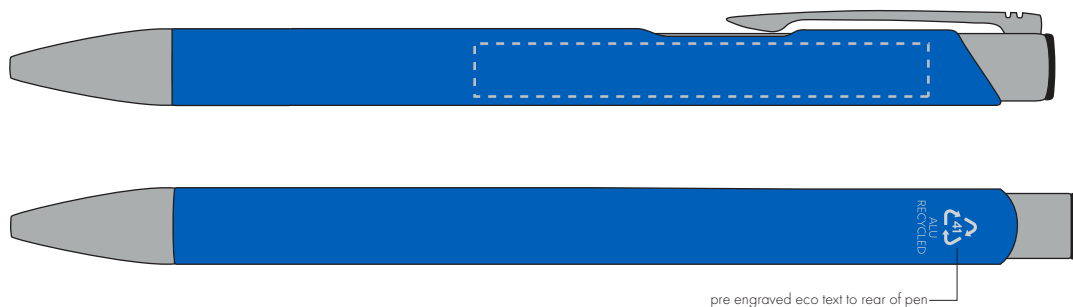

Your Ref:  
Our Ref:Quantity:  
Version: 1Product Code: TPC982001  
Product Colour: ROYAL BLUE**PRINTING CONCERNS:**

We stock this item in the following colours

**PANTONE REFERENCE(S)**

- Colour 1
- Colour 2
- Colour 3
- Colour 4

ARTWORK SCALE 100%

ARTWORK SCALE 100%

Side Print Area:  
60mm x 7mm

pre engraved eco text to rear of pen

Product Image for visualisation  
- colours may vary**The dashed line is to demonstrate print area and will not appear on your printed item****PLEASE NOTE:**